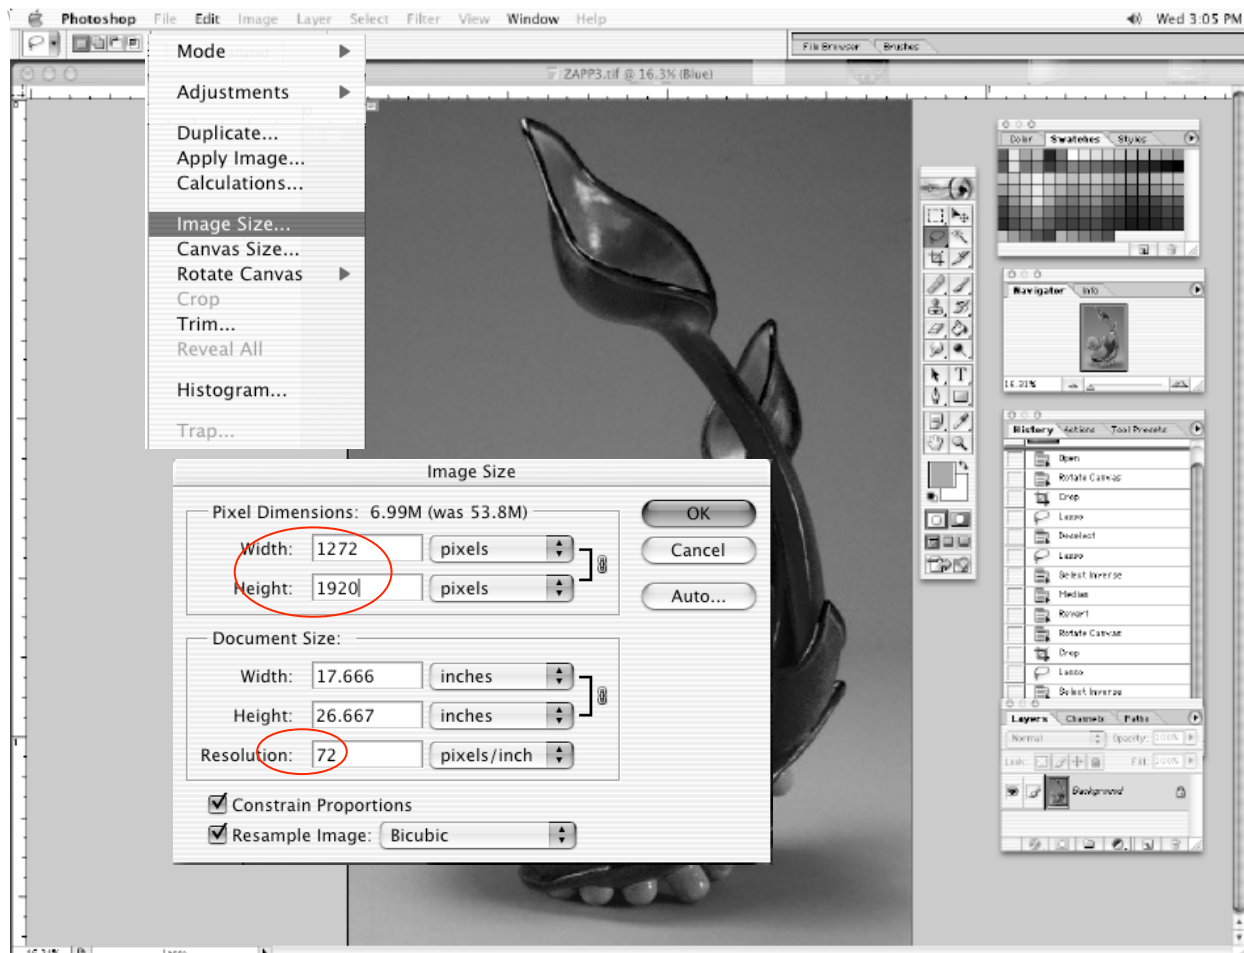

Step 1) Open the file in Adobe Photoshop

Step 2) Go to **Image > Image Size** to open the Image Size dialogue box.

1st set **Resolution to 72 pixels/inch**; located under *Document Size*:

(You may use a higher resolution but keep in mind that might result in a larger file size.)

2nd set the **Pixel Dimensions** longest side (Width or Height) to **1920 pixels**

3rd Click **OK**

Make sure that *Constrain Proportions* and *Resample Image* are selected and leave as *Bicubic*.

Step 3) Go to **File > Save for Web** to open the Save for Web dialogue box.