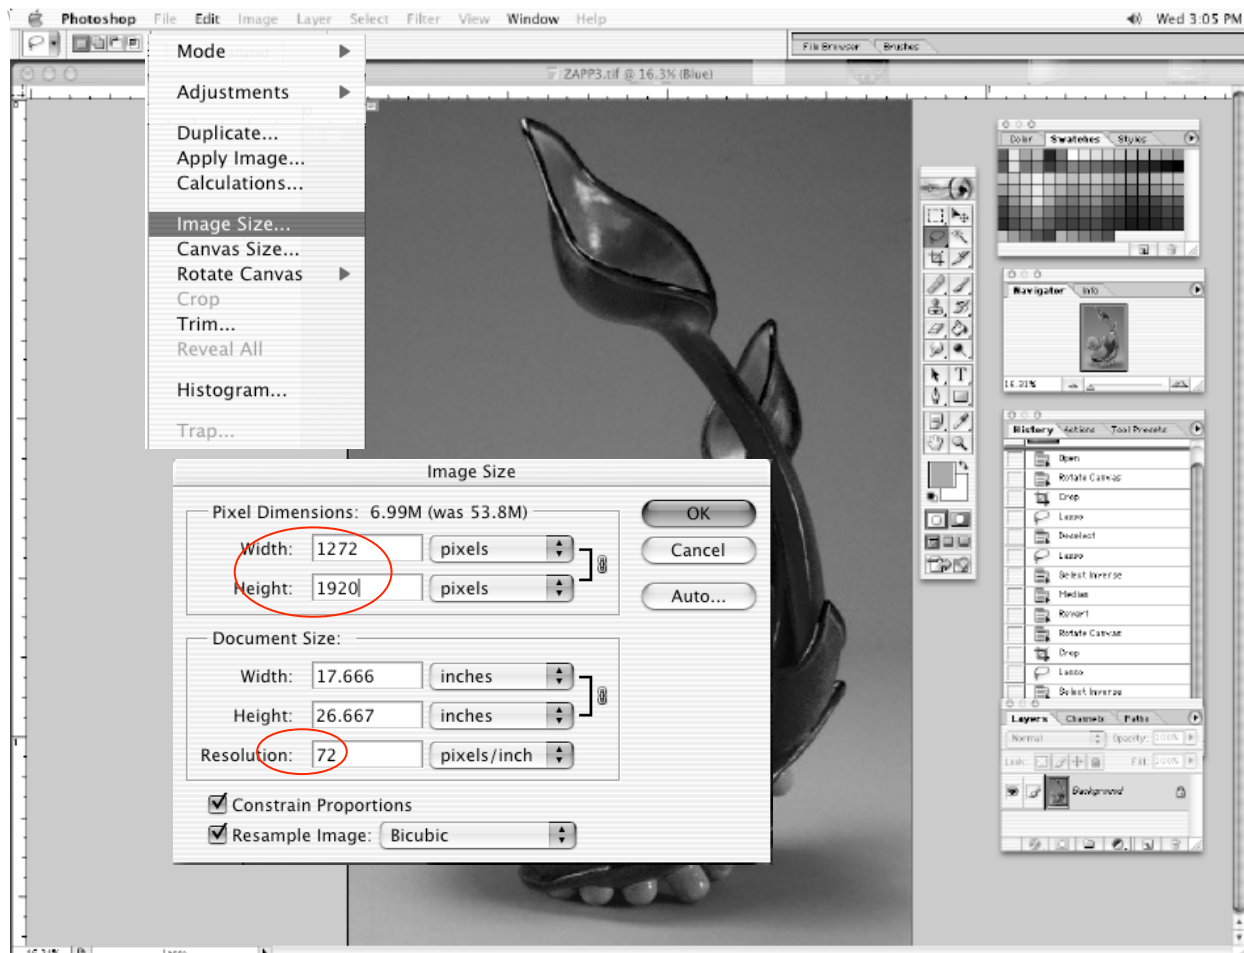

**Step 1)** Open the file in Adobe Photoshop

**Step 2)** Go to **Image > Image Size** to open the Image Size dialogue box.

**1<sup>st</sup>** set **Resolution to 72 pixels/inch**; located under *Document Size*:

(You may use a higher resolution but keep in mind that might result in a larger file size.)

**2<sup>nd</sup>** set the **Pixel Dimensions** longest side (Width or Height) to **1920 pixels**

**3<sup>rd</sup>** Click **OK**